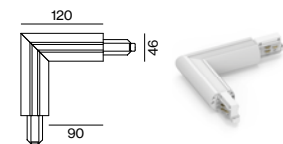

CONNECTORS 240V-16A

TYPE	ORDER CODE
linear connector	186-021113

L-connector right (external)	186-025133
L-connector left (internal)	186-025233

T-connector left (poles external)	186-025243
T-connector right (poles external)	186-025143
T-connector right (poles internal)	186-025273
T-connector left (poles internal)	186-025173