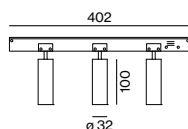

BEAM ANGLE BO 55

spot 17°	S
medium 23°	M
flood 37°	F

Options on request

COLOUR RENDERING INDEX

CRI ≥ 95, 2 SDCM

LUMINOUS FLUX value calculated for
3000K, CRI ≥ 90, colour white, flood
2700K -5%, 3500K +0.5%, 4000K +7%