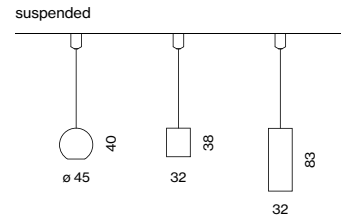

Types

Colours

TRACK 3-phase
recessed/surface/suspended