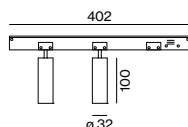

BEAM ANGLE BO 55

spot 17°	S
medium 23°	M
flood 37°	F

Options on request

COLOUR RENDERING INDEX

CRI ≥ 95, 2 SDCM

LUMINOUS FLUX value calculated for
3000K, CRI ≥ 90, colour white, flood
2700K -5%, 3500K +0.5%, 4000K +7%