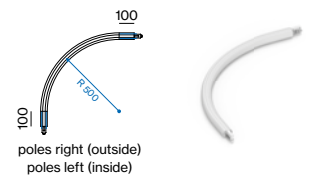

TRACK round 3-phase/3-phase + DALI-2-bus

TRACK 240V-16A

L (mm)	ORDER CODE
1000	186-015113
2000	186-015213
3000	186-015313
4000	186-015413

TRACK CURVE 240V-16A

TYPE	ORDER CODE
R 500 90° left	186-015853
R 500 90° right	186-015863