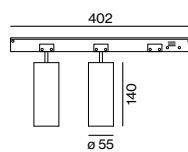

BEAM ANGLE BO 55

spot 17°	S
medium 23°	M
flood 37°	F

Options on request

COLOUR RENDERING INDEX

CRI ≥ 95, 2 SDCM

LUMINOUS FLUX value calculated for
3000K, CRI ≥ 90, colour white, flood
2700K -5%, 3500K +0.5%, 4000K +7%