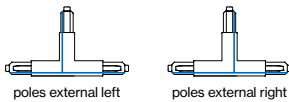

Order options

CONTROL

non DIM
 DALI-2

MATERIAL COLOUR

- pure white RAL 9010 7
- grey 6
- jet black RAL 9005 8

Pole options

TRACK 3-phase/3-phase + DALI-2-bus

TRACK 240V-16A