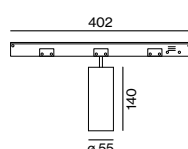

BEAM ANGLE BO 55

spot 17°	S
medium 23°	M
flood 37°	F

Options on request

COLOUR RENDERING INDEX

CRI ≥ 95, 2 SDCM

LUMINOUS FLUX value calculated for
3000K, CRI ≥ 90, colour white, flood
2700K -5%, 3500K +0.5%, 4000K +7%