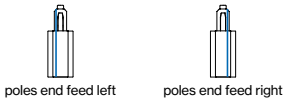

TRACK

surface/suspended

Order options

CONTROL

non DIM
DALI-2

MATERIAL COLOUR

- ☐ pure white RAL 9010 7
- ☐ grey 6
- ☒ jet black RAL 9005 8

Pole options