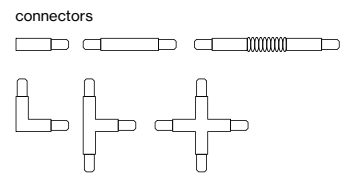

Types

Colours

TRACK 3-phase
recessed/surface/suspended