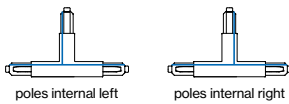

TRACK round 3-phase/3-phase + DALI-2-bus

TRACK 240V-16A

L (mm)	ORDER CODE
1000	186-015113
2000	186-015213
3000	186-015313
4000	186-015413

TRACK CURVE 240V-16A

TYPE	ORDER CODE
R 500 90° left	186-015853
R 500 90° right	186-015863