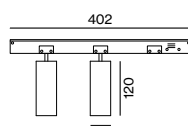

BEAM ANGLE BO 55

spot 17°	S
medium 23°	M
flood 37°	F

Options on request

COLOUR RENDERING INDEX

CRI ≥ 95, 2 SDCM

LUMINOUS FLUX value calculated for
3000K, CRI ≥ 90, colour white, flood
2700K -5%, 3500K +0.5%, 4000K +7%