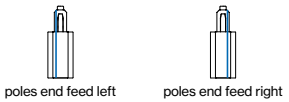

TRACK round surface/suspended

Order options

CONTROL

non DIM

DALI-2

MATERIAL COLOUR

- pure white RAL 9010 7
- jet black RAL 9005 8

Pole options