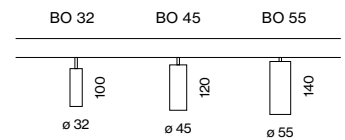

BO 32 / 45 / 55

intrack

EN Track light made of die-cast aluminium; powder coated; spotlight head rotates 360° and tilts 90°; choice of single lamp, double lamps or triple lamp; converter in the adapter; with optional high quality lens system with precise radiation characteristic; or high quality, aluminium, vapour deposition coated reflector with faceted design; precise radiation characteristics with different beam angles; good glare reduction due to recessed light point plane; optical attachments as accessories; COB (Chip on Board) technology or high power LEDs - maximum efficiency; no multiple shadows; energy-eff. LEDs - very good colour rendering; adapter for toolless insertion or movement on a variety of 3-phase power tracks; adapter flush with the power track

FR Spot sur rail en fonte d'aluminium injectée ; thermolaquée ; tête de spot pivotant à 360° et orientable à 90° ; au choix à une, deux ou trois lampes ; convertisseur dans l'adaptateur ; également possible avec une optique de lentilles de haute qualité présentant des caractéristiques de rayonnement précises ; ou réflecteur de grande qualité, métallisé à l'aluminium avec optique facette ; précision de caractéristique de rayonnement avec divers angles de diffusion ; bon anti-éblouissement grâce aux points lumineux en retrait ; éléments optiques comme accessoires ; technologie COB ou High-Power-LED - efficacité maximale ; pas d'ombres multiples ; LED à haut rend. énerg. - excellent rendu coul. ; adaptateur pour installation ou déplacement sans outil dans différents rails triphasés ; adaptateur à fleur de rail d'alimentation

Quickinfo

2700 K, 3000 K, 3500 K, 4000 K
CRI ≥ 90, 2 SDCM
BO 32 up to 69lm/W
BO 45 up to 91lm/W
BO 55 up to 85lm/W
L80 @ 50 000 h
DALI-2

Types

Colours

Light distributions