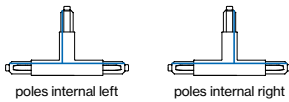

Order options

CONTROL

non DIM
 DALI-2

MATERIAL COLOUR

- pure white RAL 9010 7
- grey 6
- jet black RAL 9005 8

Pole options

TRACK 3-phase/3-phase + DALI-2-bus

TRACK 240V-16A