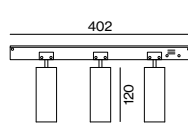

BEAM ANGLE BO 55

spot 17°	S
medium 23°	M
flood 37°	F

Options on request

COLOUR RENDERING INDEX

CRI ≥ 95, 2 SDCM

LUMINOUS FLUX value calculated for
3000K, CRI ≥ 90, colour white, flood
2700K -5%, 3500K +0.5%, 4000K +7%