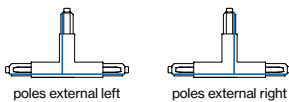

TRACK round 3-phase/3-phase + DALI-2-bus

TRACK 240V-16A

L (mm)	ORDER CODE
1000	186-015113
2000	186-015213
3000	186-015313
4000	186-015413

TRACK CURVE 240V-16A

TYPE	ORDER CODE
R 500 90° left	186-015853
R 500 90° right	186-015863