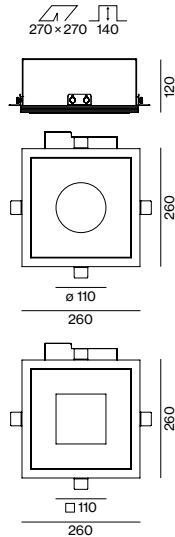

CAVO round/square

recessed

EN Recessed housing made of pressed steel sheet for flush installation in plasterboard ceilings, underside of aluminium-reinforced plaster; alternatively with round or square cut-out; no break-out of edges; 3 cylindrical spotlight heads can be installed without tools by means of magnetic holders; simple electrical connection of the spotlights due to non-reversible plug and play connection; housing and spotlights powder coated; optionally: indirect light component in housing; COB (Chip on Board) technology for maximum efficiency; no multiple shadows; efficient LEDs with very good colour rendering; good glare reduction due to recessed light point plane; high quality lens system; precise radiation characteristic; optical attachments as accessories; hot plug protection

ES Carcasa empotrable de acero para montaje sin borde en techos de escayola, cara inferior de escayola reforzada de alum.; opcional con recorte redondo/cuadrado; sin rotura de bordes; 3 cabezales de foco cilíndrico insert. sin herramientas con soporte magnético; conex. eléct. sencilla de los focos por plug & play y protegida de la polarización inversa; carcasa y foco con recubr. de polvo; opcional: componente de luz indir. en carcasa; Chip on Board para máx. eficiencia; sin sombras múltiples; LEDs eficientes con muy buena reprod. cromática; buena prevención del deslumbramiento por plano de punto de luz retranqueado; óptica de alta calidad; proyección precisa; elementos ópticos accesorios; protec. de conexión en caliente

JUST 32 focus 17–43°

SPOTLIGHT

INSET POWER	LUMINOUS FLUX	ORDER CODE
4.6 W	250 lm	0 4 9 - 8 2 1 1 ☼☼ ☑▲
not for single use		

JUST 45

SPOTLIGHT

INSET POWER	LUMINOUS FLUX	ORDER CODE
8.8 W	640 lm	0 4 9 - 8 3 0 2 ☼☼ ☑▲