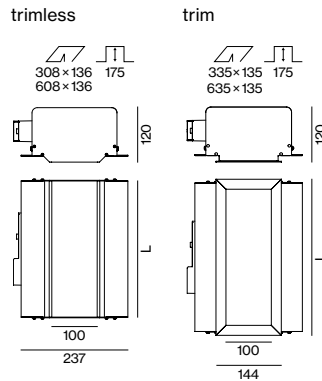

JUST 32 focus 17–43°

SPOTLIGHT

INSET POWER	LUMINOUS FLUX	ORDER CODE
4.6 W	250 lm	0 4 9 - 8 2 1 1 ☐☐☑▲
not for single use		

JUST 45

SPOTLIGHT

INSET POWER	LUMINOUS FLUX	ORDER CODE
8.8 W	640 lm	0 4 9 - 8 3 0 2 ☐☐☑▲