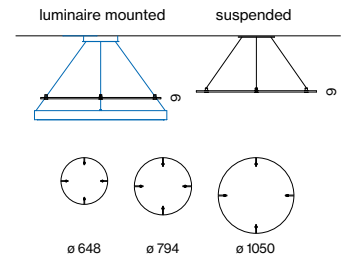

Types

Colours

INO circle

acoustic elements

EN Acoustic element made of high-quality, self-supporting, recycled PET felt with sound absorbing properties; round design; high-quality visual and tactile surface; large selection of colours; for mounting on the INO circle suspended cable suspensions, above the luminaire; subsequent attachment possible; or single installation, pendant version with cable suspension

FR Élément acoustique en feutre PET recyclé, autoportant, haute qualité, doué de propriétés insonorisantes ; forme ronde ; surface aux grandes qualités visuelles et tactiles ; grand choix de couleurs ; pour montage sur suspensions par câble INO circle suspended, au-dessus du luminaire ; montage postérieur possible ; ou montage individuelle, version suspendue avec suspension par câble