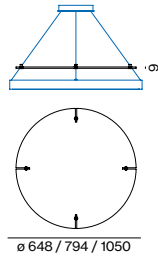

Order options

MATERIAL COLOUR	
☐ white	W
☐ marble grey	D
☐ felt grey	G
☐ black	L
☐ special colours	X

Options on request

MATERIAL COLOUR
painted in custom colour _____

DIMENSION
painted in custom colour _____

INO circle acoustic luminaire mounted

PET
felt

ACOUSTIC ELEMENT

TYPE	Ø-H (mm)	ORDER CODE
700 circle acoustic	648·9	034-370211 ☐
900 circle acoustic	794·9	034-370311 ☐
1200 circle acoustic	1050·9	034-370411 ☐