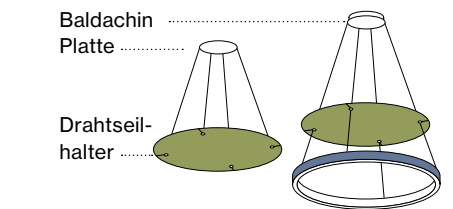

Spezialfarben – Ausführung

- ☐ pure white | RAL 9010