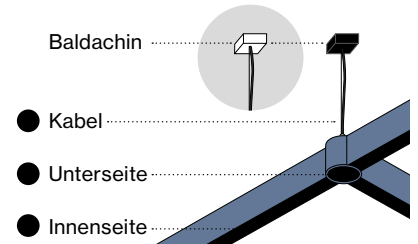

Spezialfarben – Ausführung

- traffic white | RAL 9016
- jet black | RAL 9005